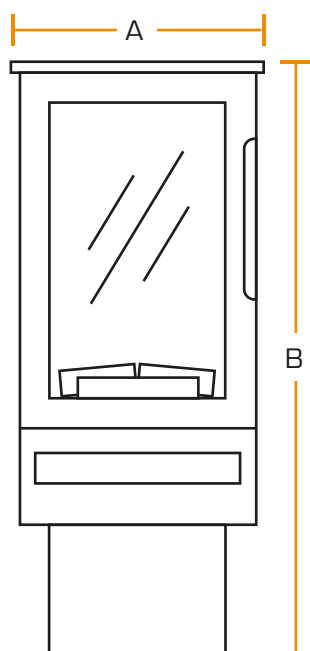

## Information Sheet

// Ashurst Electric Stove

// Log-Style Bed

// Moulded Log Bed

Front View

Side View

Top View

### Dimensions

A	420mm
B	951mm