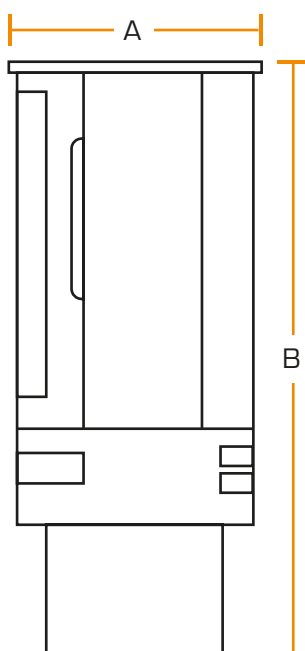

## Information Sheet

// Ashurst Electric Stove

// Log-Style Bed

// Moulded Log Bed

Front View

Side View

Top View

### Dimensions

A	420mm
B	951mm